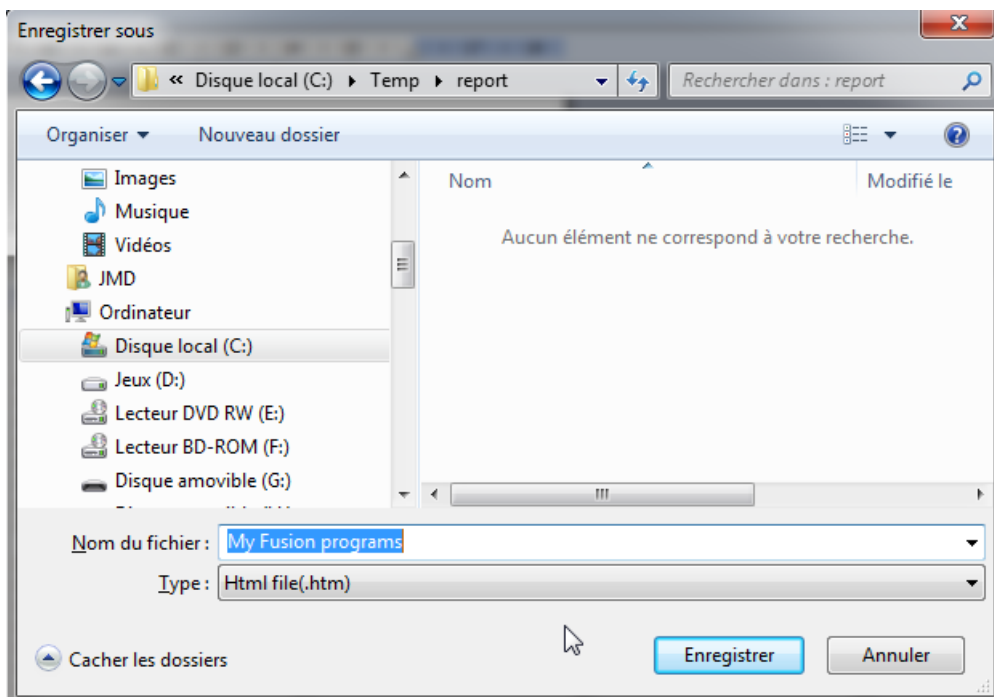

How to create a catalogue of fusion programs with FBM

Plug the USB on the Fusion and computer and switch on the fusion.

Open FBM and select menu entry Tools / Catalogue / Create catalogue

A select directory box open : select your fusion volume directory

Then a “save as” box open to define the catalogue destination. Choose a place on your computer.

The catalogue opens automatically in your browser.

There is 2 kinds of catalogue :

1 – The classic style

Where each bank is described with the programs shortcuts.